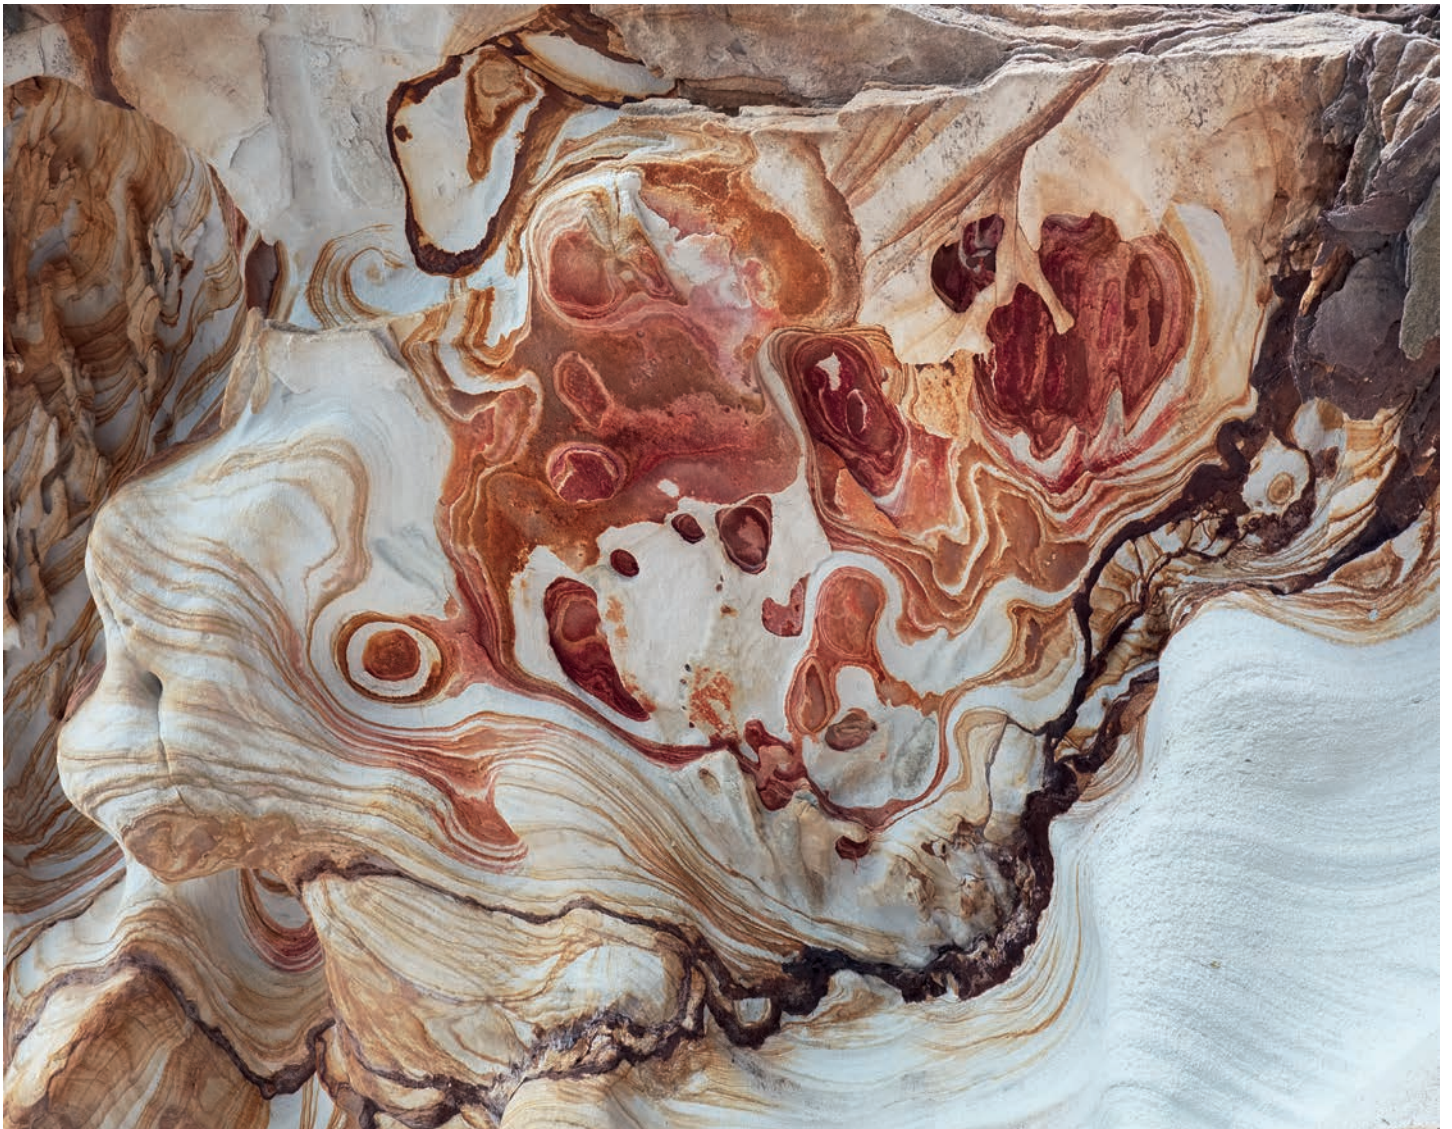

**ENQUIRE ABOUT THIS WORK**  
[hello@outsidethebox.org.au](mailto:hello@outsidethebox.org.au)

Animated sandstone, 2016

Wild Rivers National Park,  
Lutruwita / Tasmania  
inkjet print  
190gsm Hahnemühle William Turner  
matt paper  
50 x 76 cm (*sheet size*)  
72 x 98 cm (*framed*)