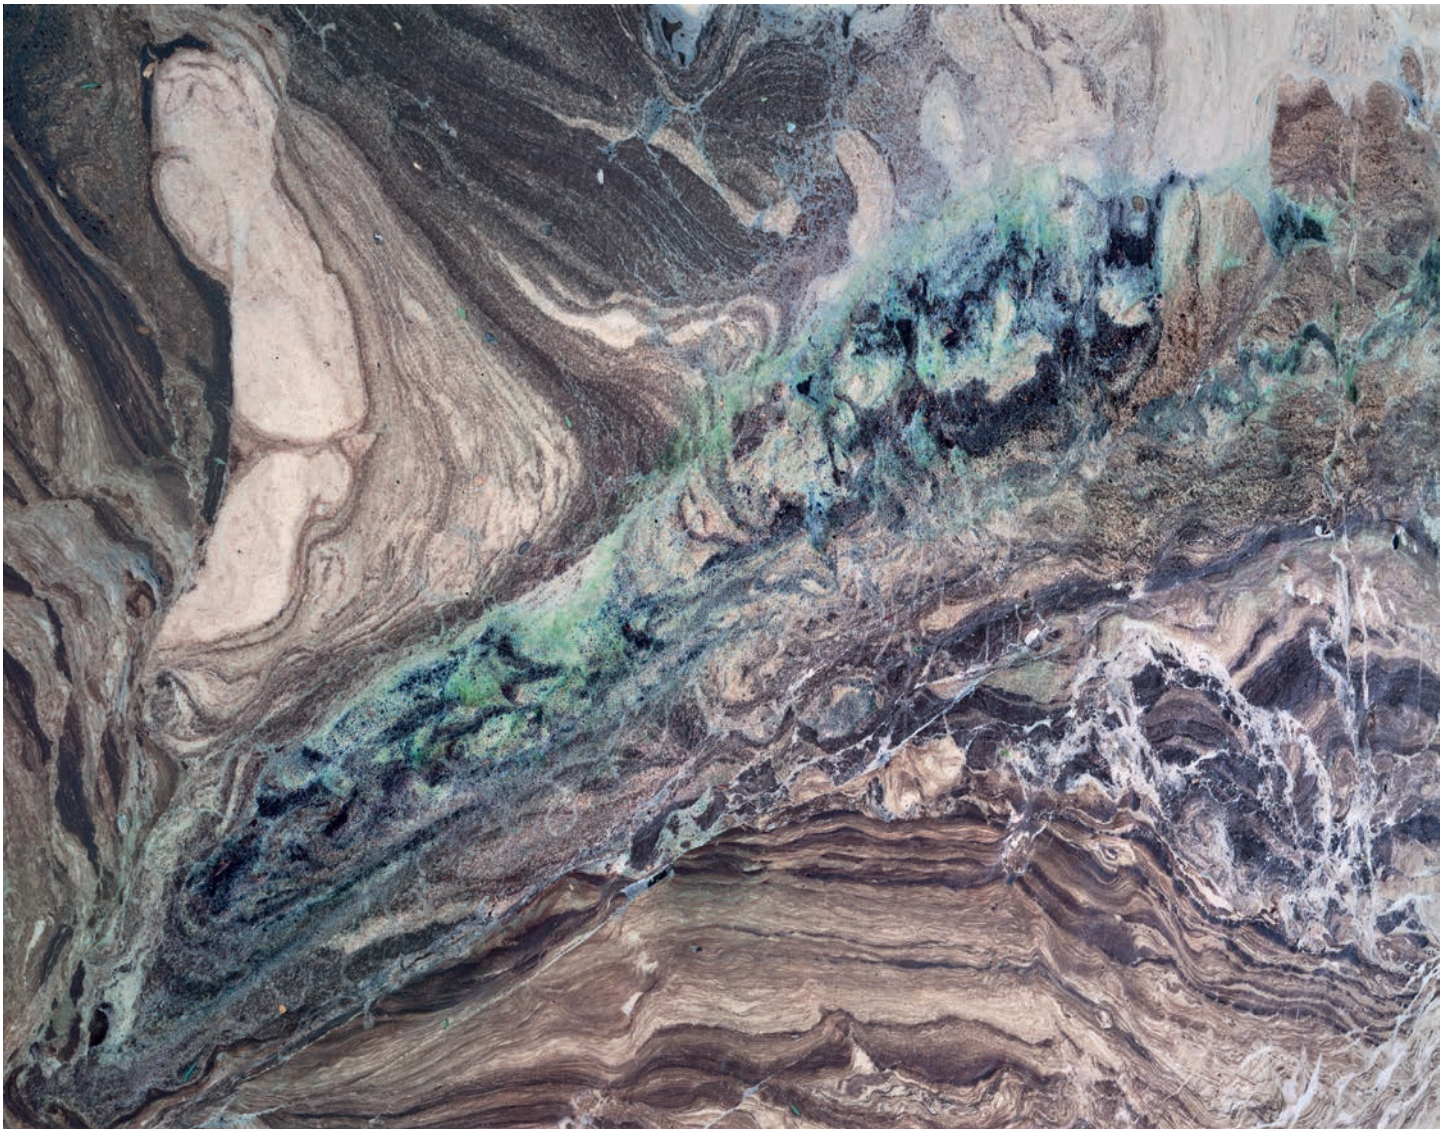

**SPECIAL OFFER**

**\$ 950**

framed – only one available  
A/P (*Artist Proof*)

**ENQUIRE ABOUT THIS WORK**

**[hello@outsidethebox.org.au](mailto:hello@outsidethebox.org.au)**

Foam patterns on stream, 2012