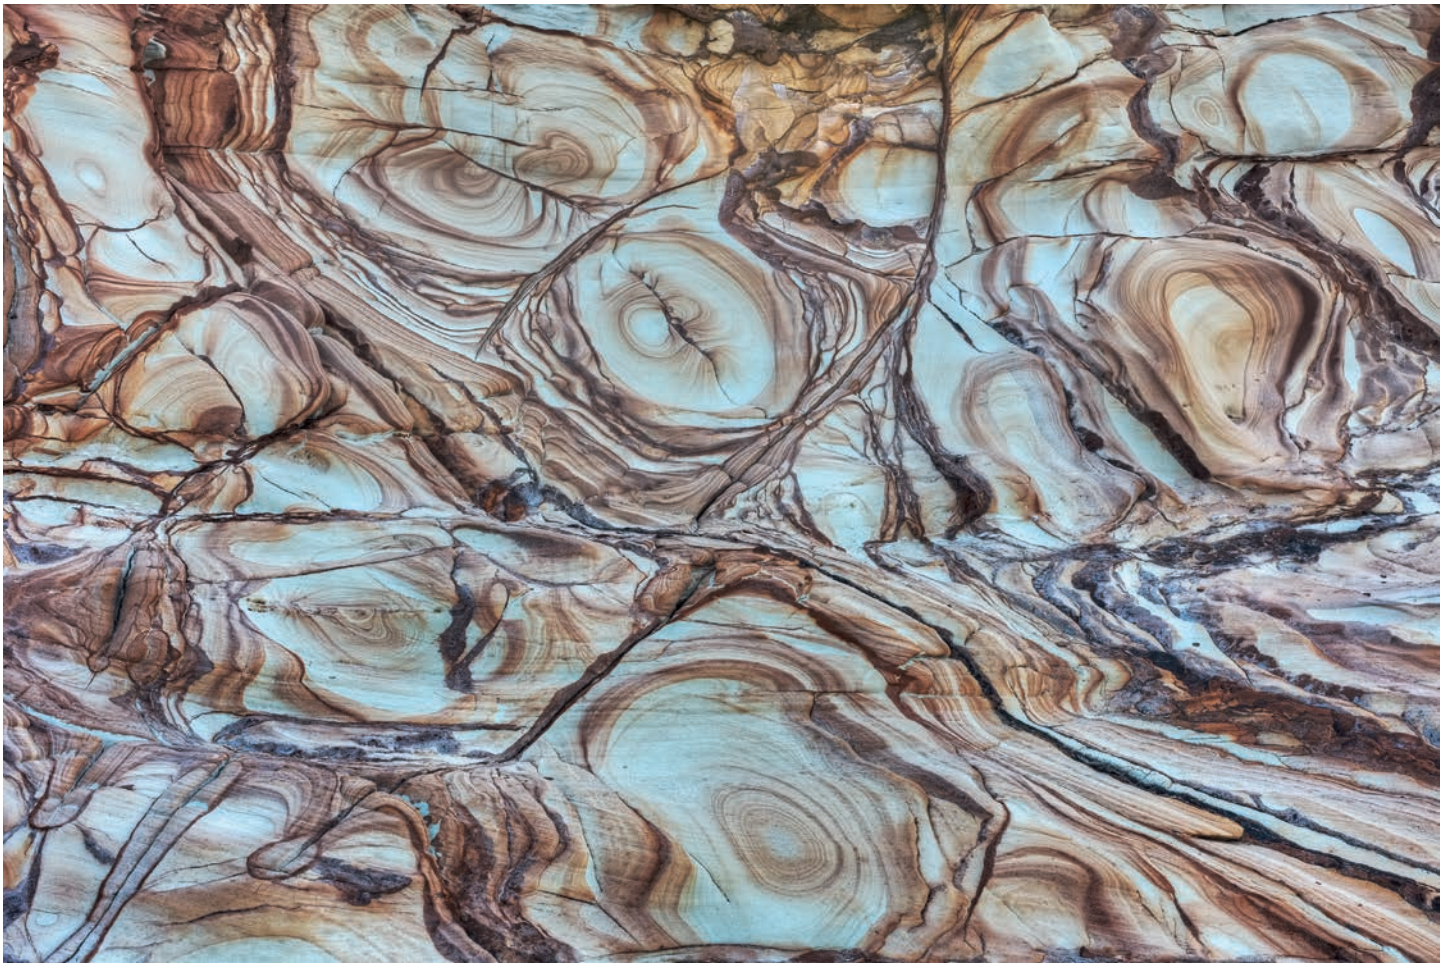

**ENQUIRE ABOUT THIS WORK**  
[hello@outsidethebox.org.au](mailto:hello@outsidethebox.org.au)

Sandstone detail, 2016

---

Nadgee Nature Reserve,  
New South Wales  
inkjet print  
310gsm Canson Platine Fibre Rag  
39 x 104 cm (*sheet size*)  
61 x 126 cm (*framed*)