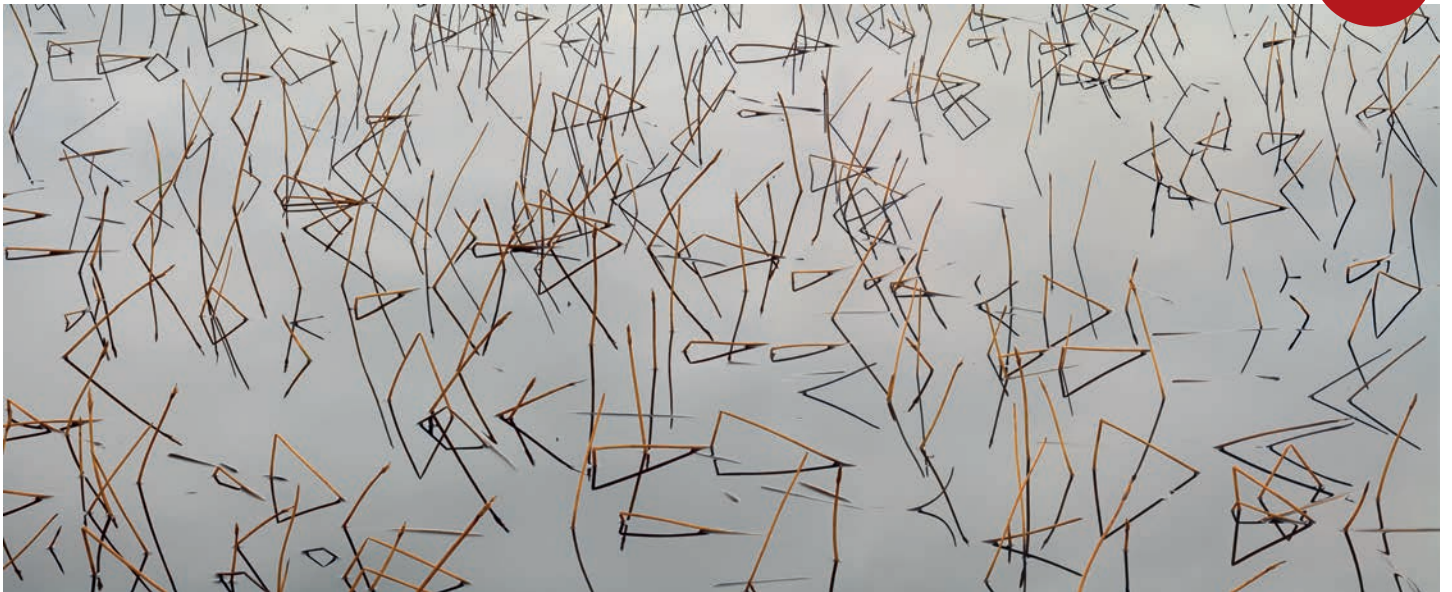

**SPECIAL OFFER**

**\$1250**

framed – only one available  
A/P (*Artist Proof*)

**ENQUIRE ABOUT THIS WORK**

**[hello@outsidethebox.org.au](mailto:hello@outsidethebox.org.au)**

Rushes and their reflections, 2006